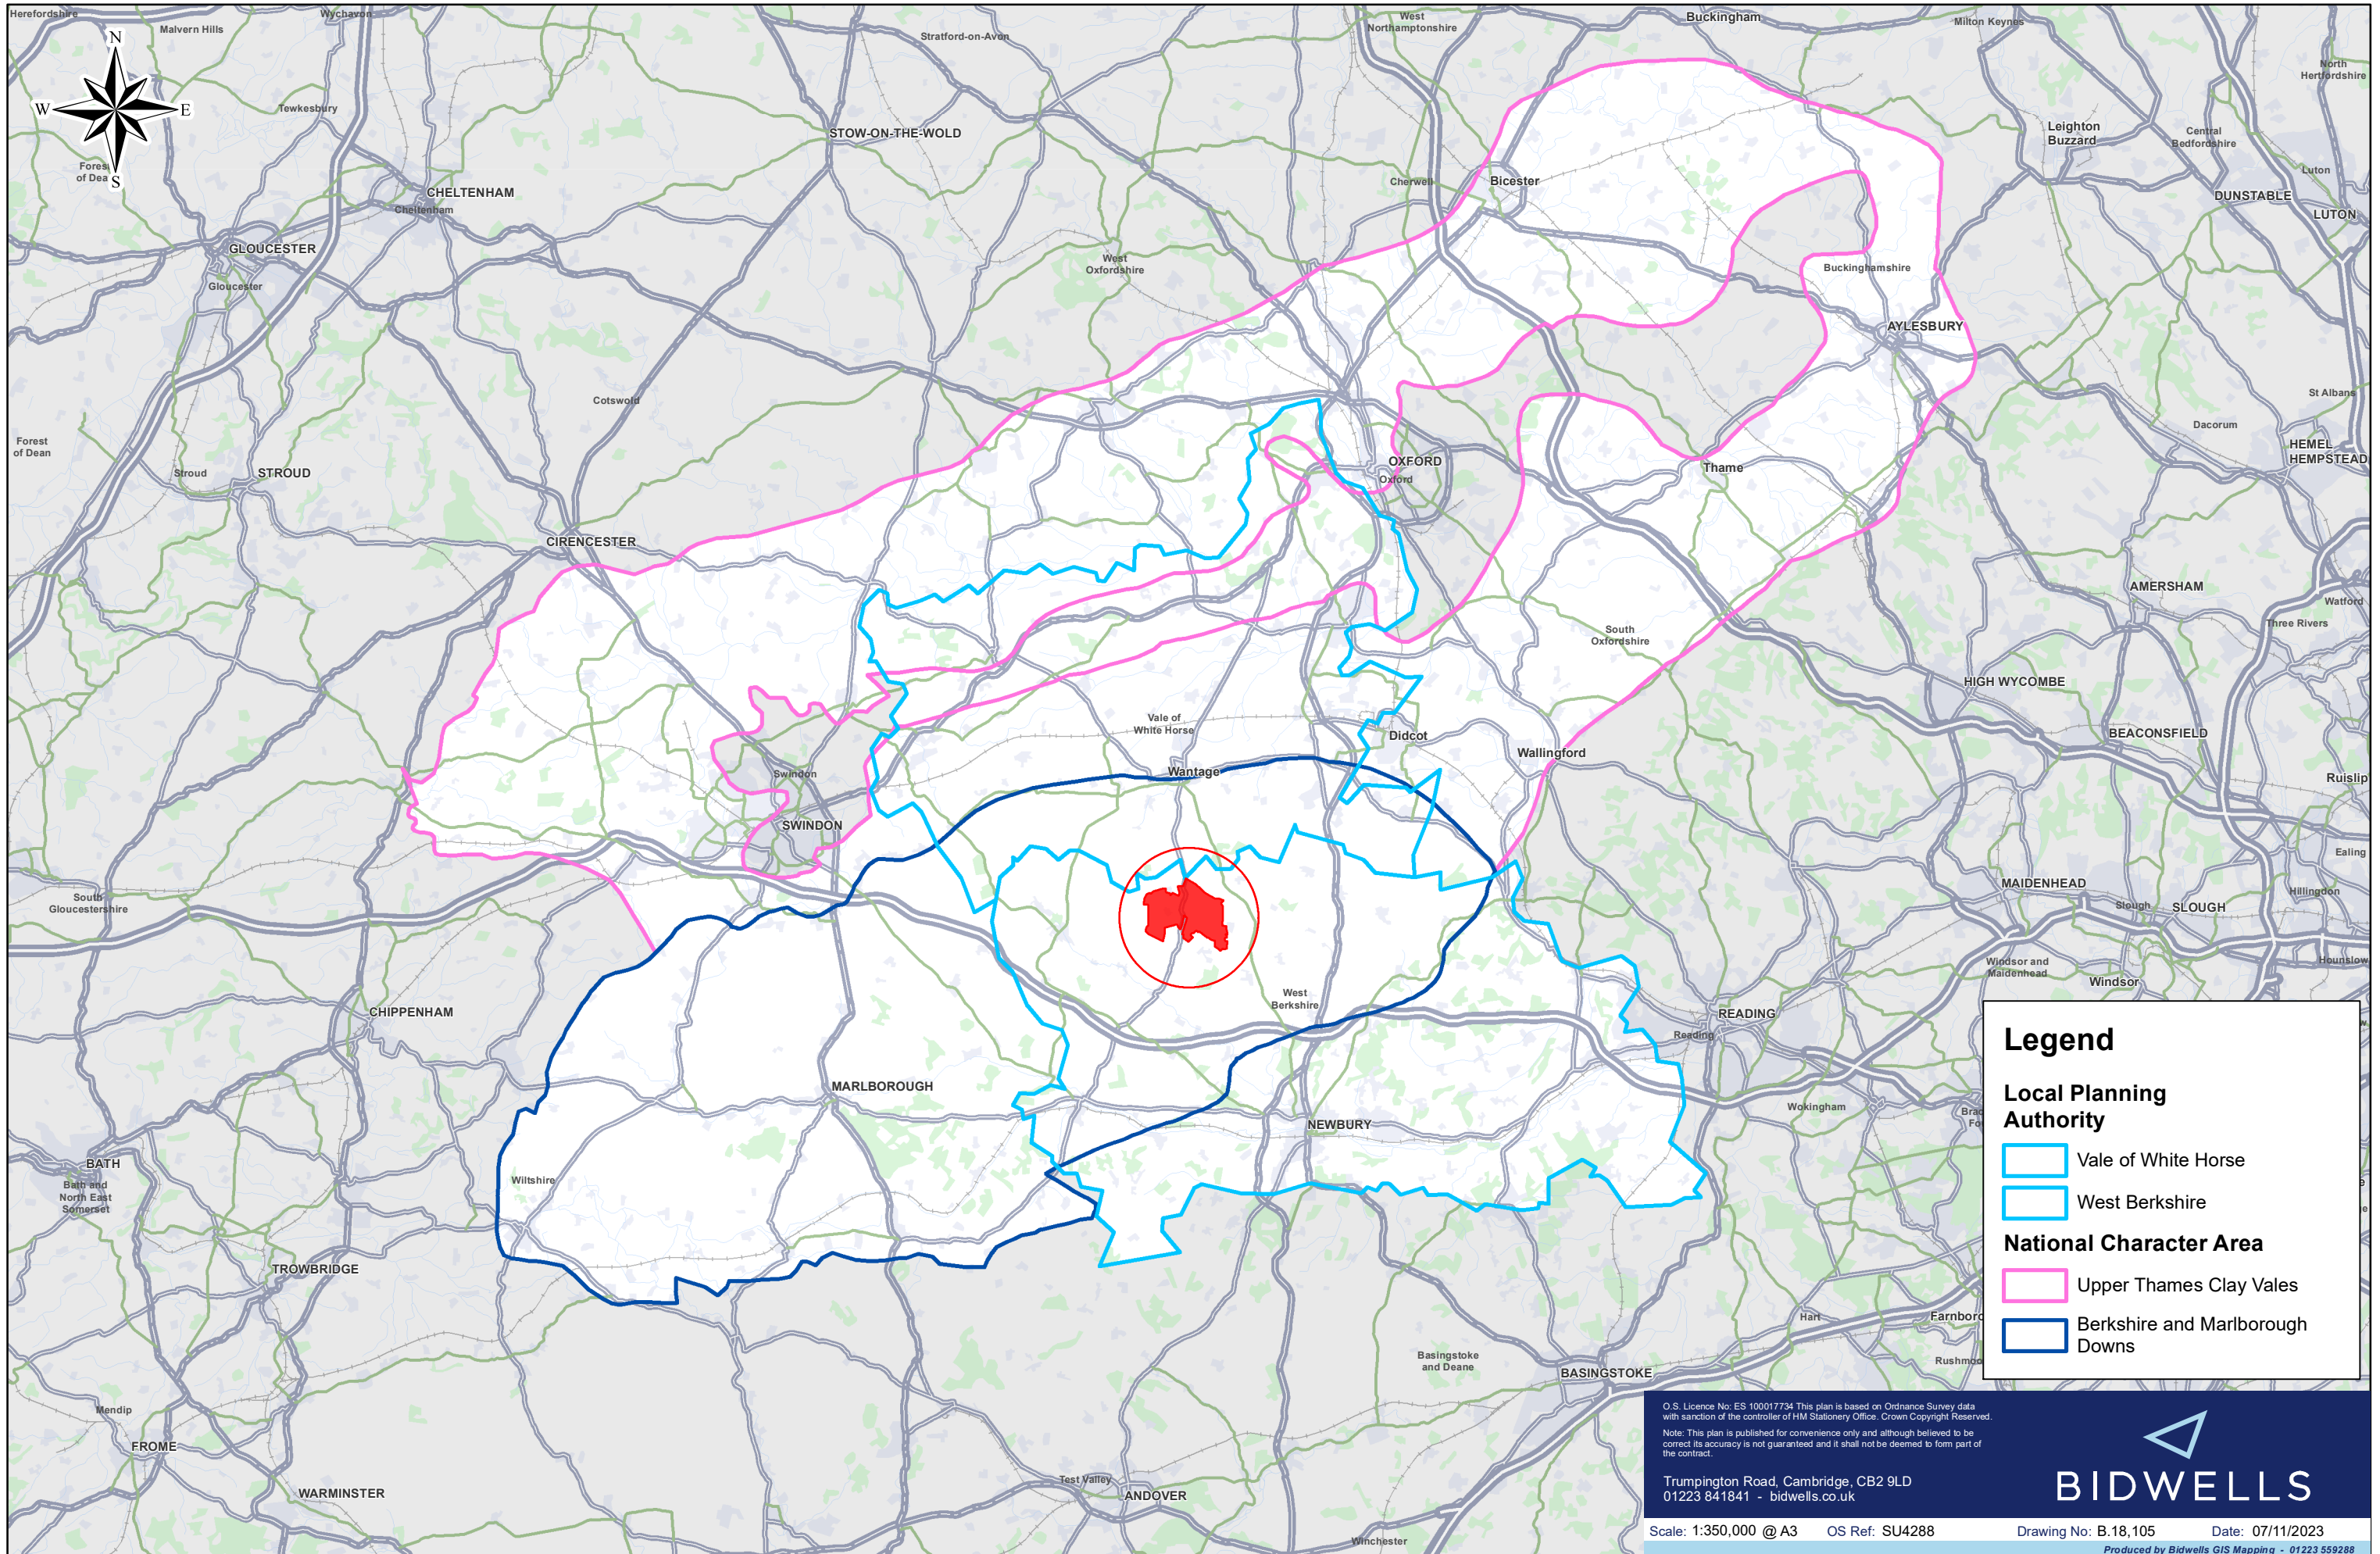

Woolley Park Estate

Legend

Local Planning Authority

- Vale of White Horse
- West Berkshire

National Character Area

- Upper Thames Clay Vales
- Berkshire and Marlborough Downs

O.S. Licence No: ES 100017734 This plan is based on Ordnance Survey data with sanction of the controller of HM Stationery Office. Crown Copyright Reserved.
Note: This plan is published for convenience only and although believed to be correct its accuracy is not guaranteed and it shall not be deemed to form part of the contract.
Trumpington Road, Cambridge, CB2 9LD
01223 841841 - bidwells.co.uk
Scale: 1:350,000 @ A3 OS Ref: SU4288 Drawing No: B.18,105 Date: 07/11/2023
Produced by Bidwells GIS Mapping - 01223 559288